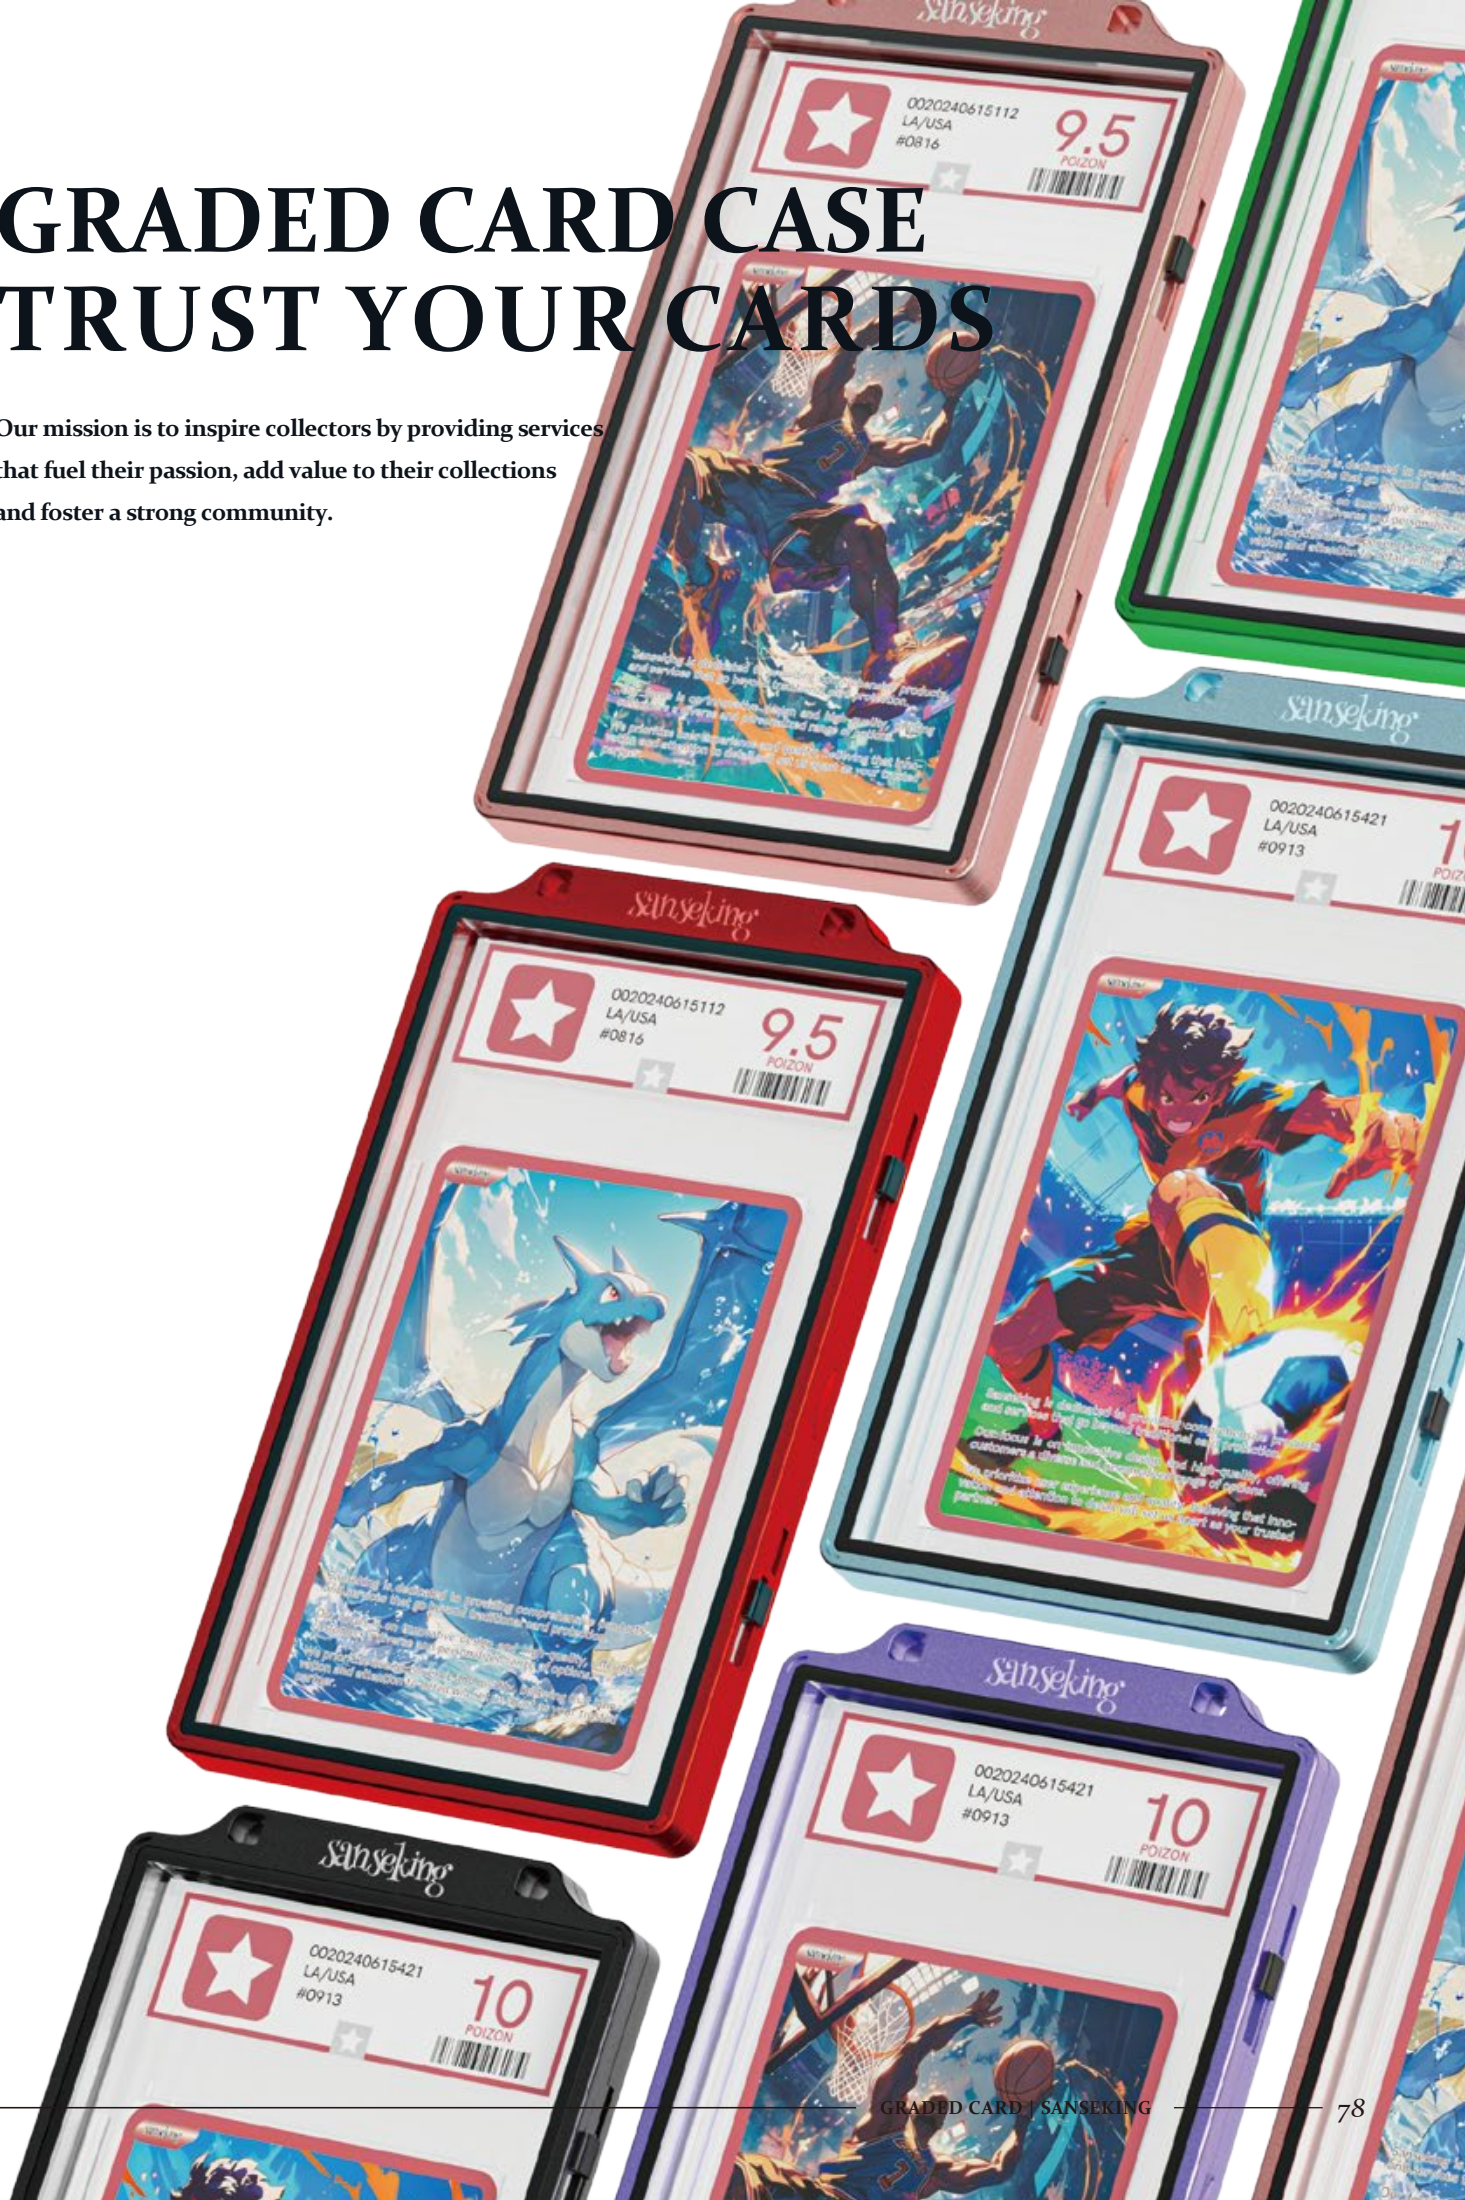

GRADED CARD CASE TRUST YOUR CARDS

Our mission is to inspire collectors by providing services that fuel their passion, add value to their collections and foster a strong community.