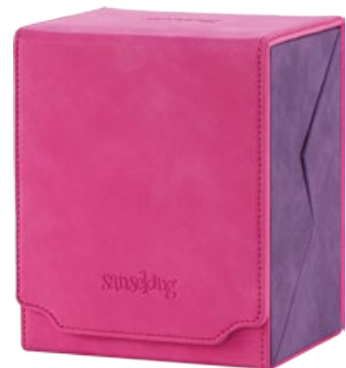

# ENERGY CUBE TCG DECK BOX

- PU Leather With Soft Hand Touch.
- Multiple Colors to Choose.
- Magnetic Flap Sturdy Closure.

**Ningxia Green**  
PU LEATHER | 6978093721826

**Chic Red**  
PU LEATHER | 6978093721833