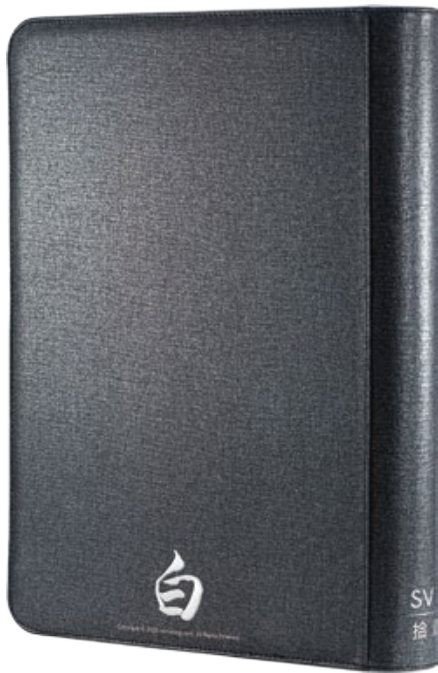

32 POCKETS PU ZIPPER CARD BINDER

- Material: PU+PP.
- Pages: 34(Double-sided fitting).
- Holder size: 70*95MM.
- 1088 Slots

"WHITE"
32 POCKETS | 6978093723080