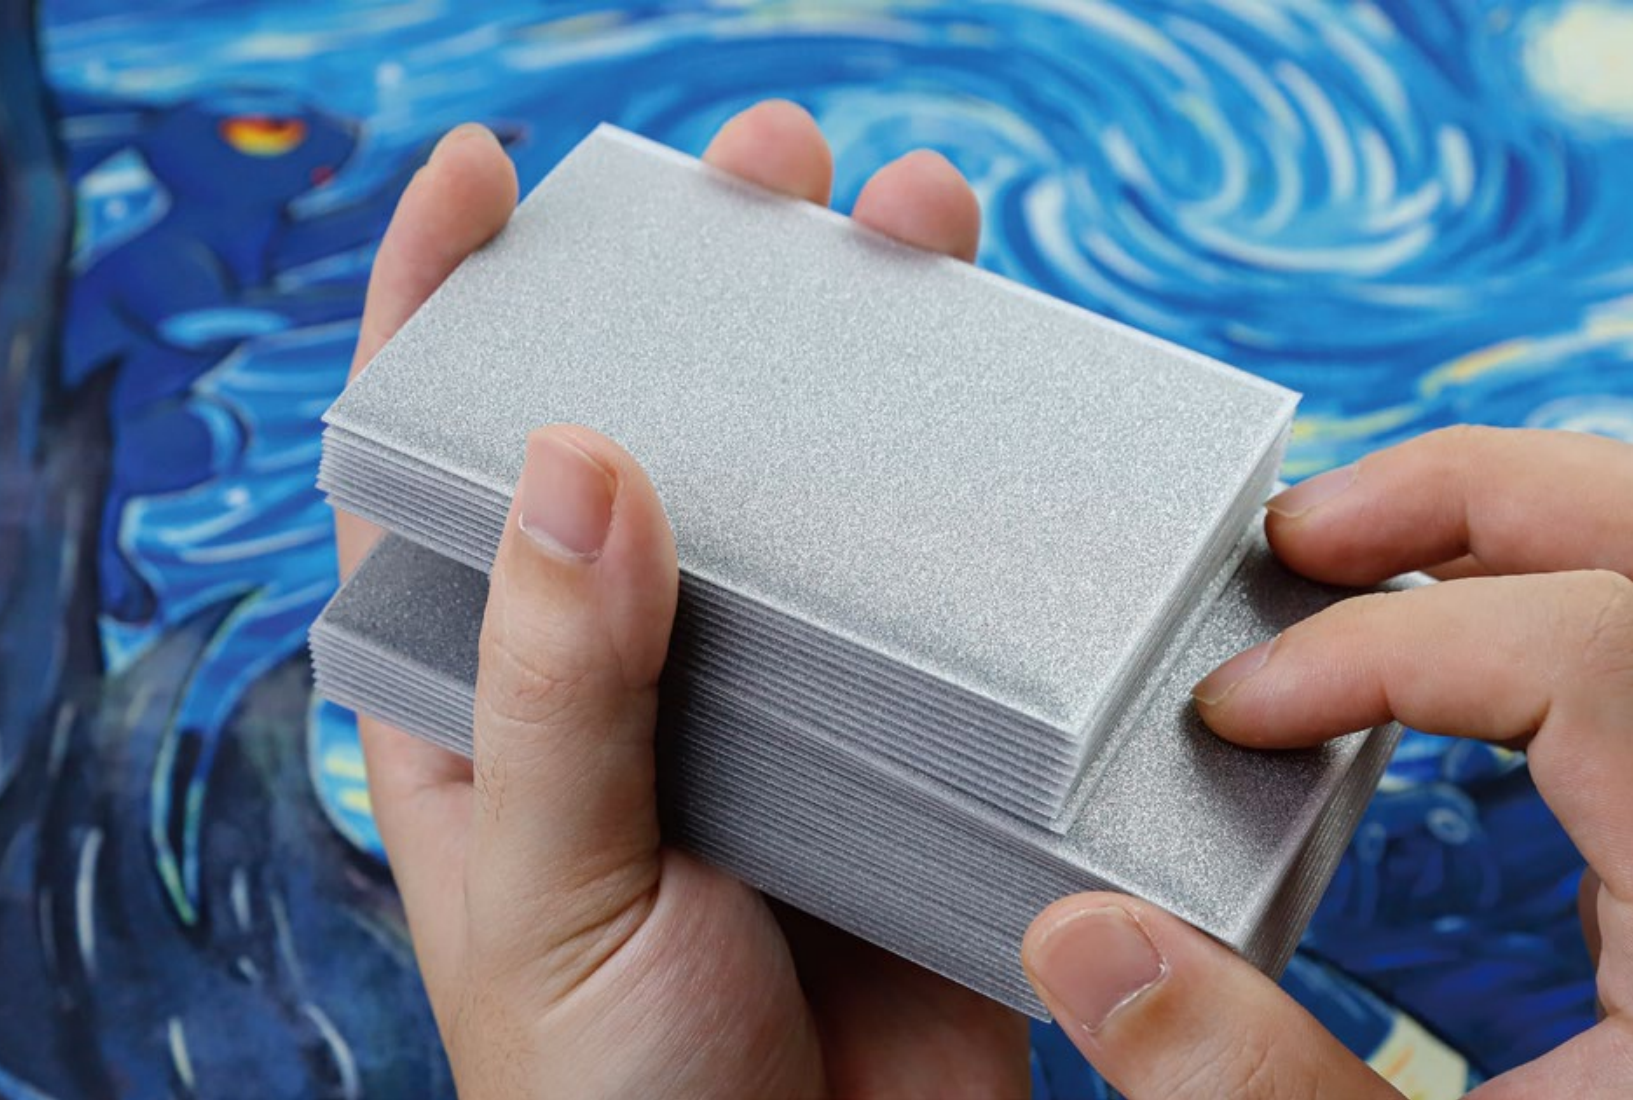

# OUTER SLEEVES MATTE & CLEAR

This outer sleeve is made with environmental PP material, provides ultra clear and matte options. Both allows for perfect shuffling and outstanding durability.

Standard Size 100pcs/box