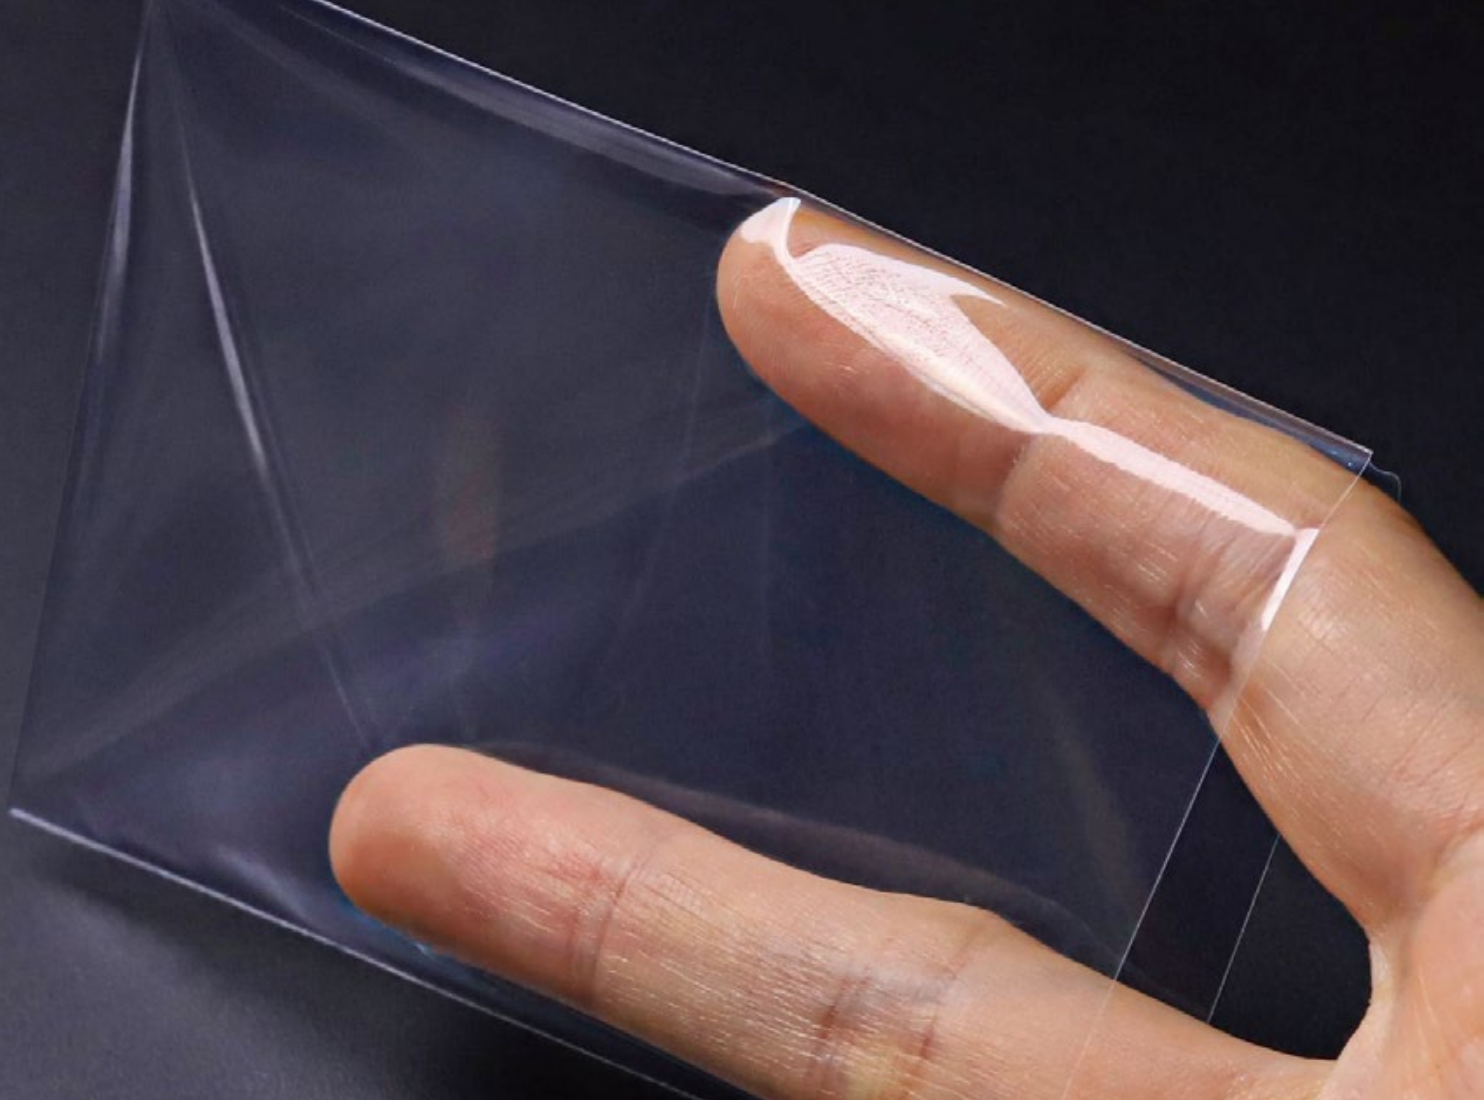

INNER SLEEVES CLEAR

- Thickness: 0.45mm+0.45mm
- Thinner, but Stronger