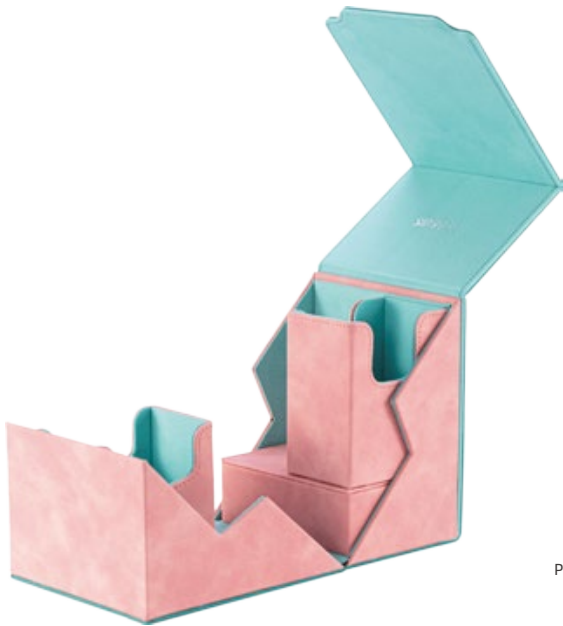

ENERGY CUBE TCG DECK BOX

- PU Leather With Soft Hand Touch.
- Multiple Colors to Choose.
- Magnetic Flap Sturdy Closure.