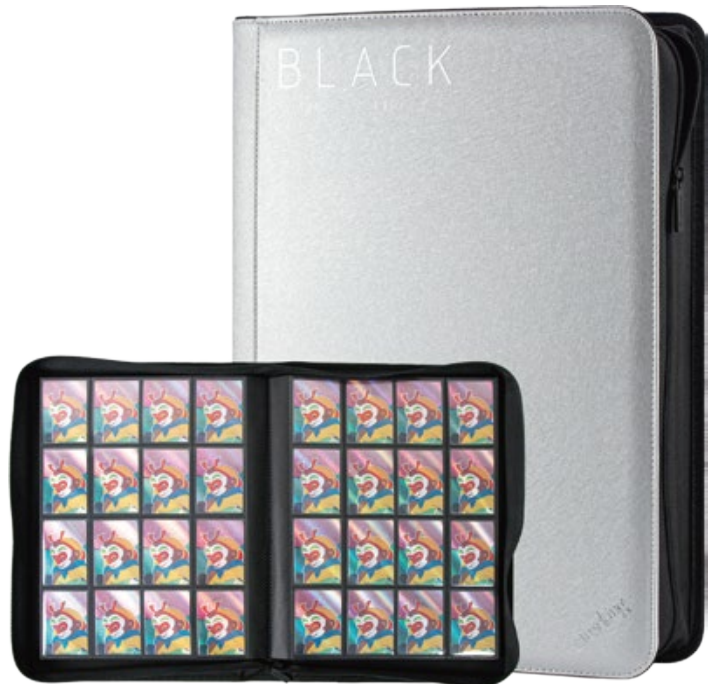

32 POCKETS PU ZIPPER CARD BINDER

- Material: PU+PP.
- Pages: 34(Double-sided fitting).
- Holder size: 70*95MM.
- 1088 Slots