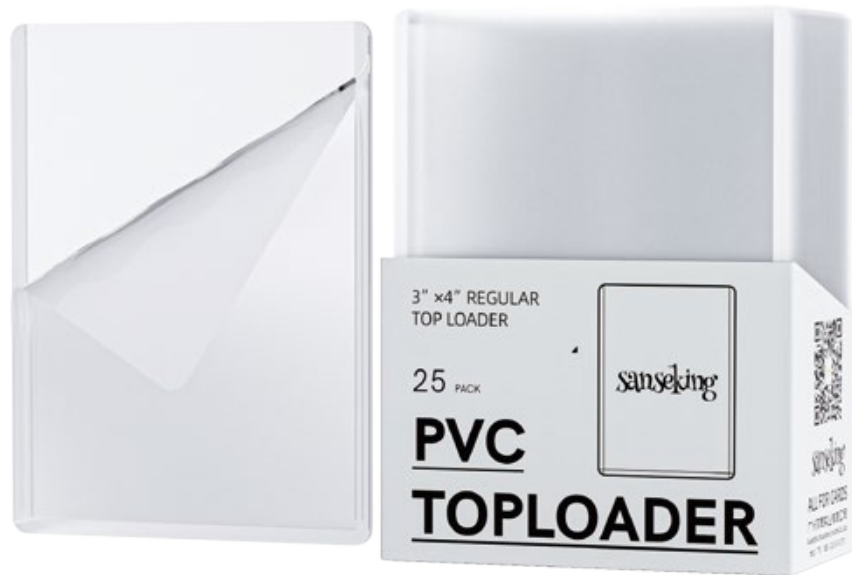

PROTECT+ 35PT TOPLOADERS

- Double-sided Film Protection from Scratches.
- Material: PVC.
- Slot size: 70x99mm.
- Code: 6976176245788.